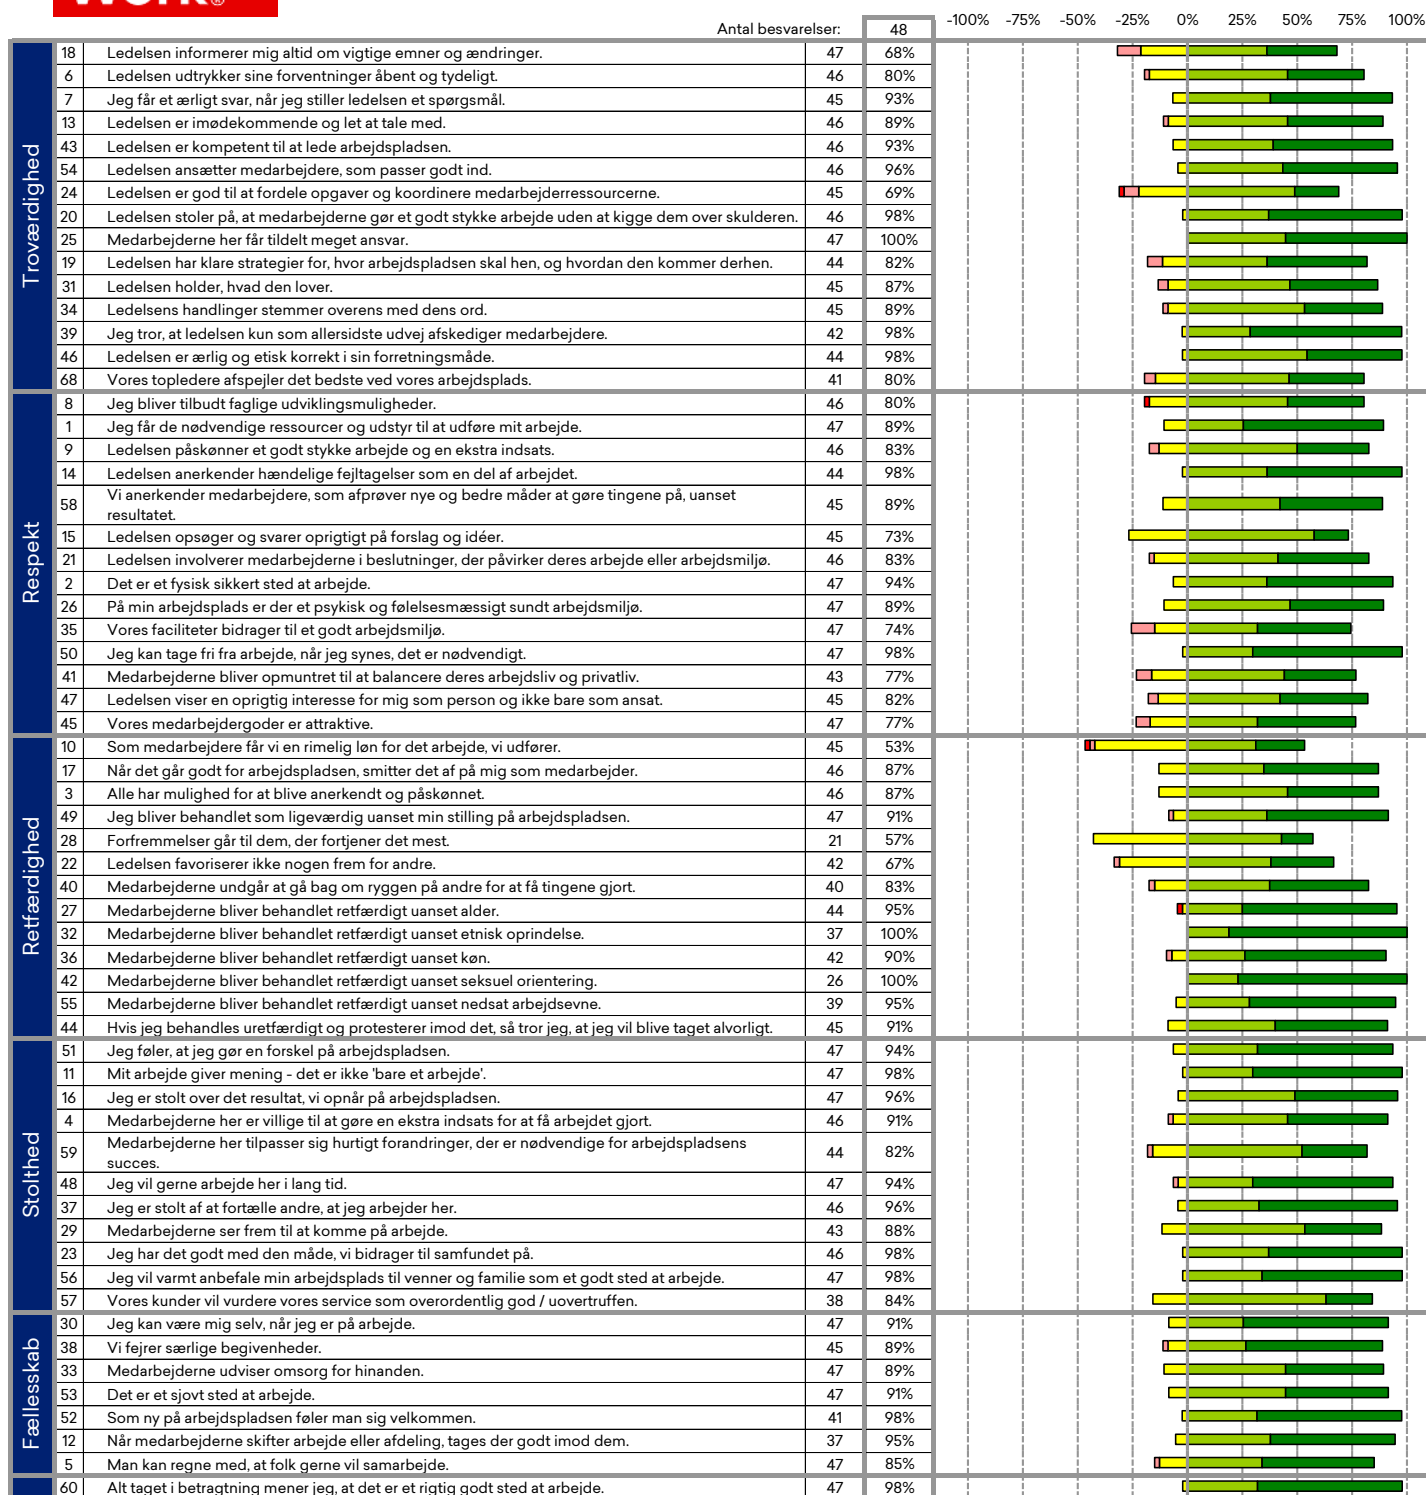

## Vejle Spildevand 2020 Frekvensdiagram

This material is comprised of Intellectual Property owned by Great Place to Work® Institute, Inc. Any reproduction, distribution, transmission, adaptation, public display or public performance of the intellectual property (other than for pre-approved internal purposes) requires prior written approval from Great Place to Work® Institute, Inc.